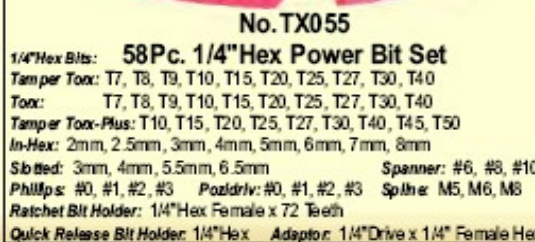

No. T5905
10Pc. 1/4"Hex 5Pt. Tamper Torx-Plus Bit Set
5Pt. Tamper Torx-Plus: T10, T15, T20, T25, T27, T30, T40, T45, T50
Ratchet Bit Holder: 1/4"Drive x 1/4"Hex Female 72 Teeth

WEB: www.austutilities.com.au
EMAIL: sales@austutilities.com.au

PHONE: 08 9406 3200